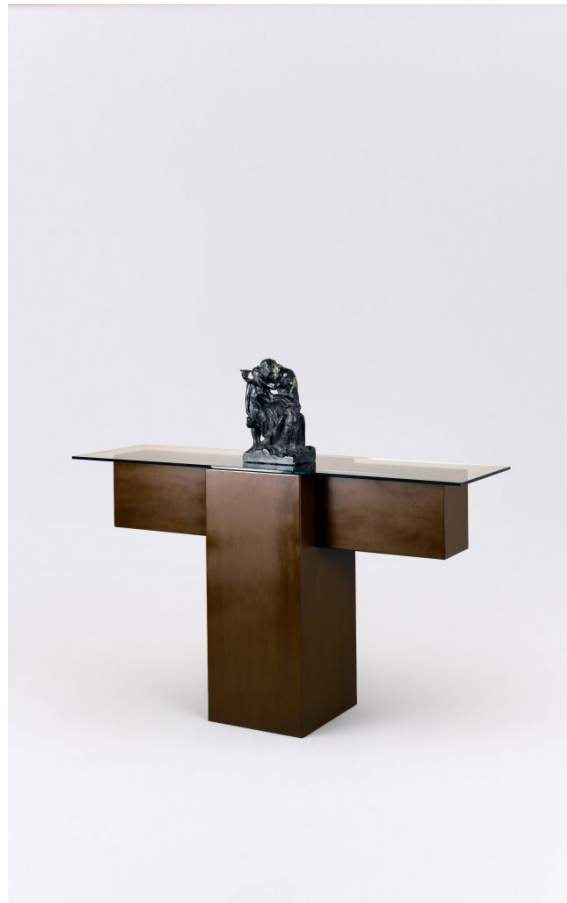

ADAM WILLIAMS

FINISH

Flamed Bronze

SIZE SHOWN

W1500 x D400 x H830mm

TOP

Glass

Bronze Abstract Console Table

Presents our Abstract Bronze Console Table, a glass and bronze console table with a chunky bronze frame. Modern block design with single table leg post and under-top block detail.

All pieces from our Somerset studio, are handmade to order to your exact specifications and available in bespoke sizes with a choice of finishes and tops.