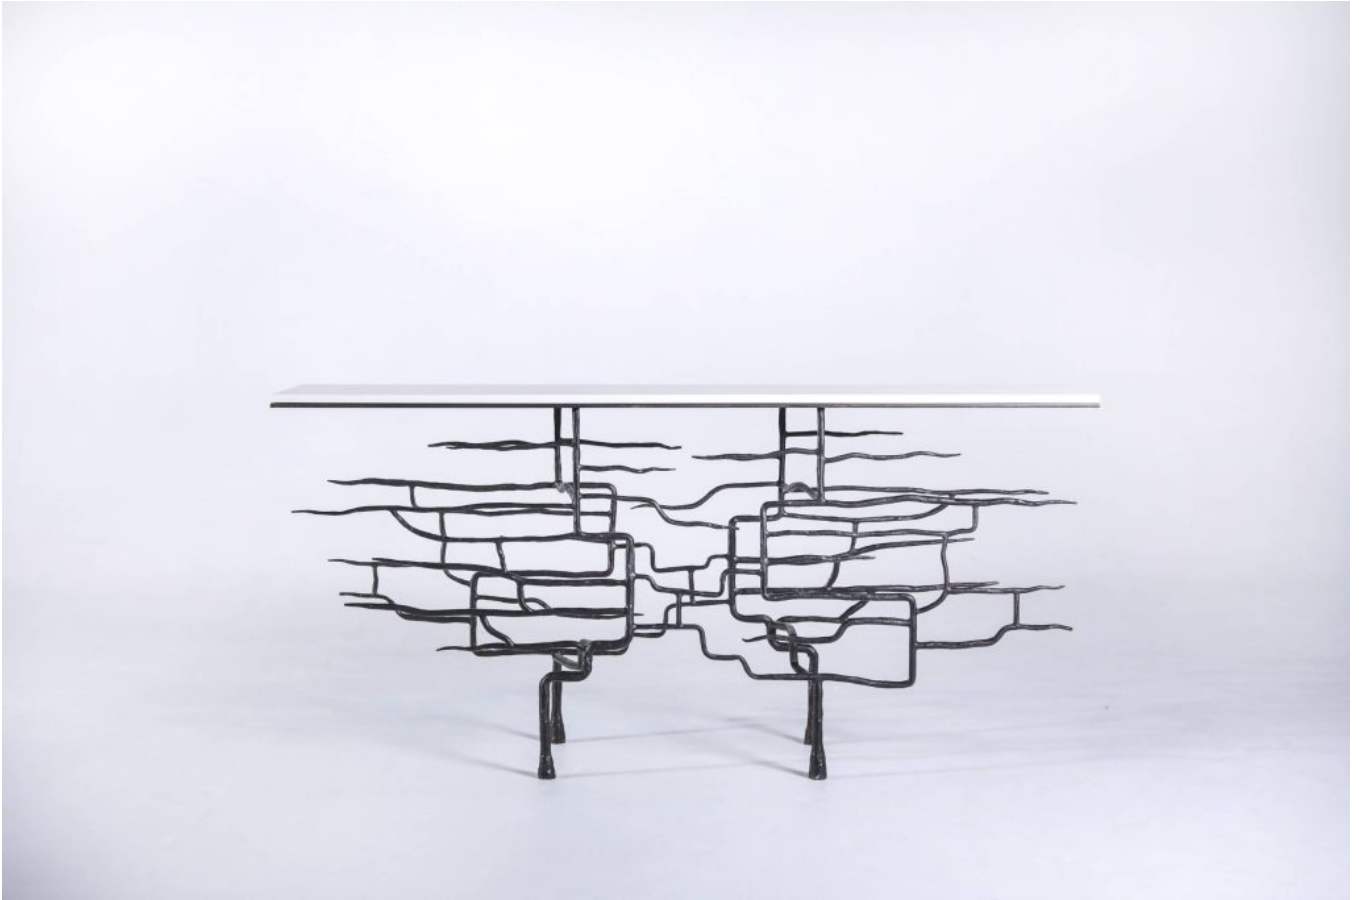

ADAM WILLIAMS

COLLECTION

The Latest Console Collection

FINISH

Iron Black

SIZE SHOWN

W1800 x D400 x H850mm

TOP

Limestone

Genesis Console Table

The Genesis Console is perhaps the most personal piece I have ever made, an attempt to visualise the moment of creation itself, that primordial instant when order begins to emerge from chaos. The base is a dense, interlocking labyrinth of hand-forged steel rods, each one bent, twisted and connected in a composition that references everything from tectonic fault lines to aerial maps of ancient river systems, yet remains entirely abstract and open to interpretation. No two sections are alike, and the iron black finish deepens the sense of raw, elemental energy, as though the piece has been pulled directly from the earth. A clean limestone top floats above this extraordinary base with deliberate restraint, its simplicity providing the perfect counterpoint to the explosive complexity beneath.

The Genesis Console is a limited edition of just three pieces, with only one now remaining, a truly unique console table and a collector's work of art.

* Dimensions are provided as a guide, all Adam Williams Design products are made by hand and variations may occur in some products. **Lead Time:** Approx. 8 weeks